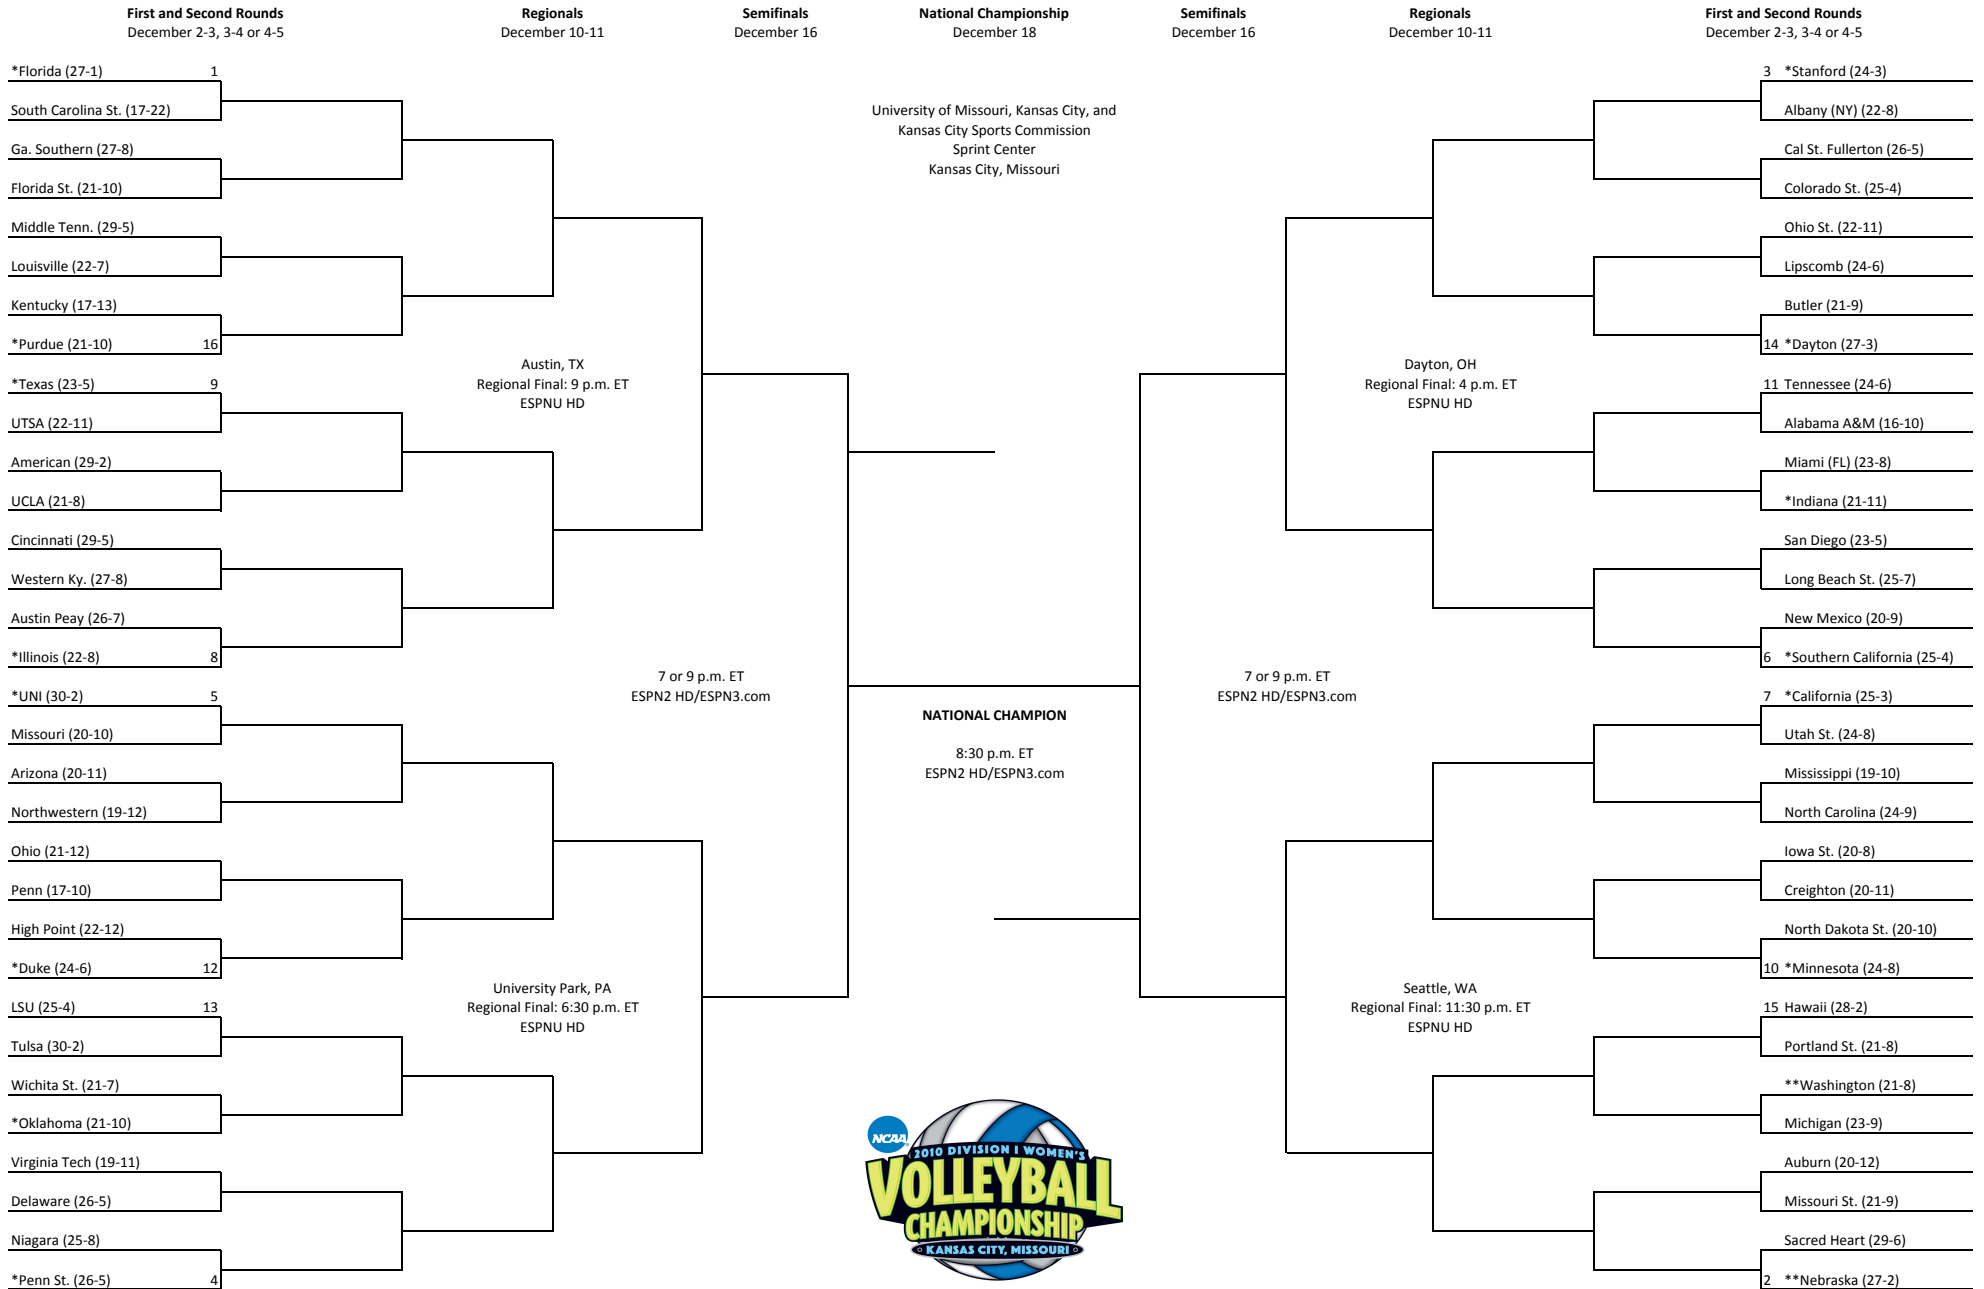

2010 Division I Women's VOLLEYBALL CHAMPIONSHIP

* Host Institution - Friday/Saturday, December 3-4.
 ** Host Institution - Thursday/Friday, December 2-3.