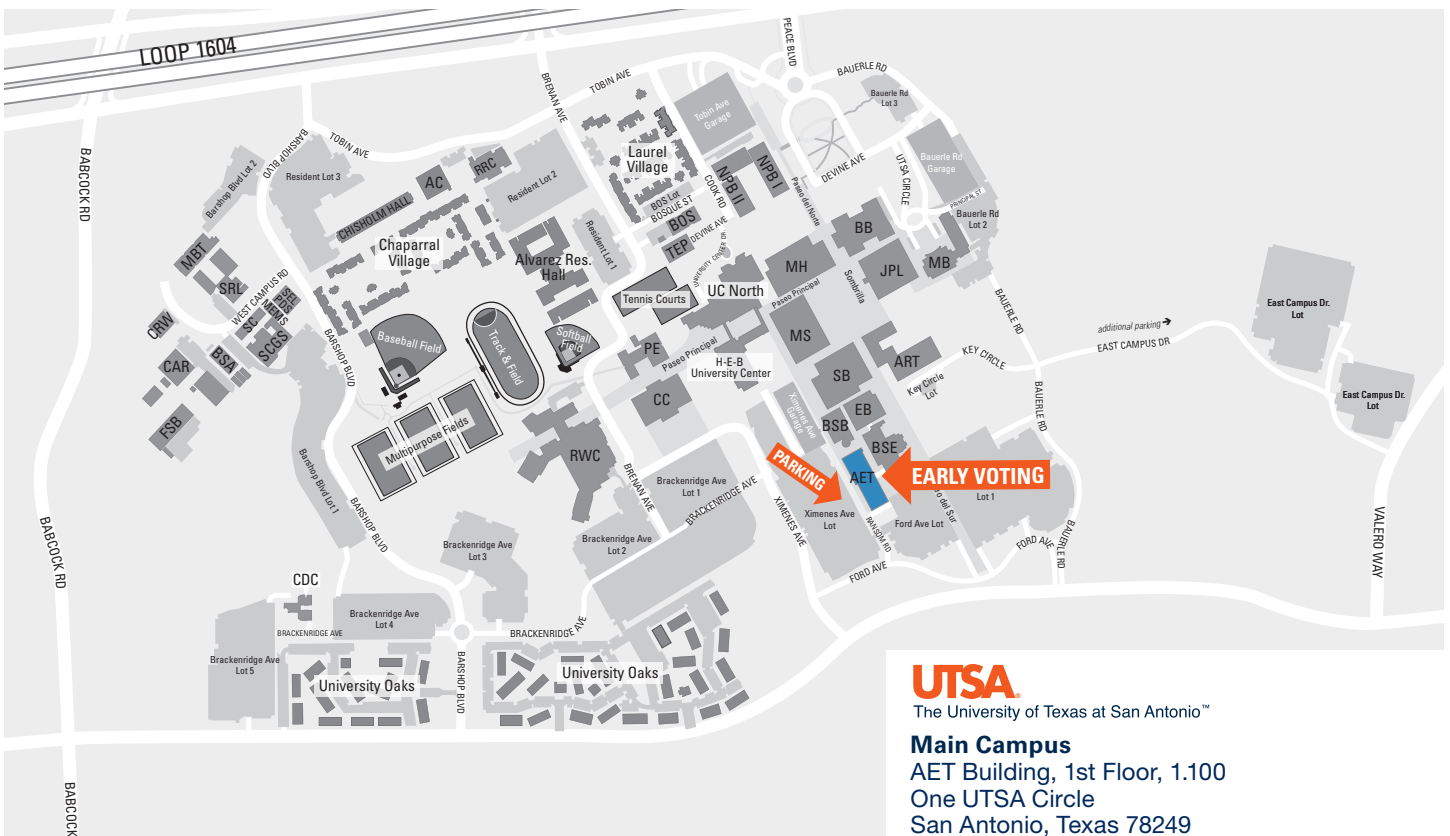

UTSA

The University of Texas at San Antonio™

Main Campus

AET Building, 1st Floor, 1.100

One UTSA Circle

San Antonio, Texas 78249

EARLY VOTING

at **UTSA** **JUNE 1** thru
JUNE 9, 2015

AET BUILDING, 1ST FLOOR, 1.100

Directions from I-10 West

1. Exit UTSA Blvd
2. Make a left on UTSA Blvd.
3. Turn right on Ximenez Ave.
4. Make a right on Brackenridge Avenue
5. Parking is available straight ahead towards the right

UTSA.

The University of Texas at San Antonio™

Main Campus

AET Building, 1st Floor, 1.100

One UTSA Circle

San Antonio, Texas 78249