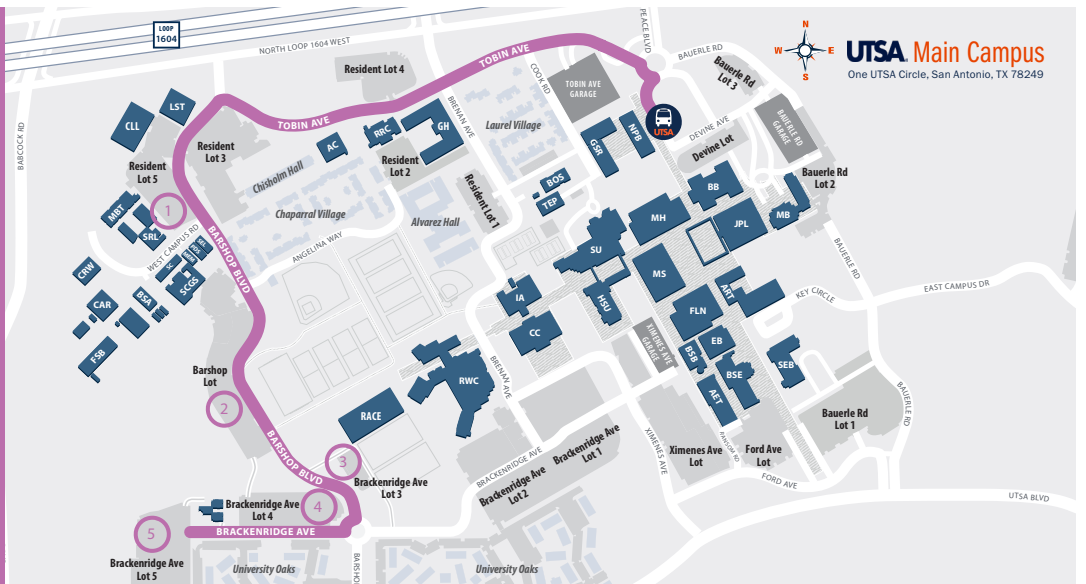

ROUTE 43

- CAMPUS OVAL**
- 1 RESIDENT LOT 5**
- 2 BARSHOP LOT**
- 3 BRACKENRIDGE LOT 3**
- 4 BRACKENRIDGE LOT 4**
- 5 BRACKENRIDGE LOT 5**

UTSA Main Campus
One UTSA Circle, San Antonio, TX 78249

➔ **MON-THURS** FINAL DEPARTURE 10:25PM

➔ **FRIDAY** FINAL DEPARTURE 5:15PM

CAMPUS OVAL DEPARTURE	
AM	6:50
	7:10
	7:30
	7:50
	8:10
	8:20
	8:40
	8:50
	9:10
	9:30
	9:40
	9:50
	10:00
	10:10
	10:20
	10:35
	10:55
	11:10
	11:20
	11:30
	11:40
	11:50
PM	12:00
	12:10
	12:30
	12:55
	1:05
	1:25

CAMPUS OVAL DEPARTURE	
PM	1:35
	1:45
	1:55
	2:05
	2:25
	2:45
	2:55
	3:05
	3:15
	3:25
	3:35
	3:55
	4:15
	4:35
	4:45
	5:05
	5:15
	5:25
	5:35
	5:45
	5:55
	6:05
	6:15
	6:25
	6:35
	6:45
	7:05
	7:25

CAMPUS OVAL DEPARTURE	
PM	7:45
	8:05
	8:25
	8:45
	9:05
	9:25
	9:45
	10:05
	10:25

Download The Runner GPS App

- Track your shuttle
- View schedules
- Receive real-time updates

Download on the App Store

GET IT ON Google Play

View online at therunner.utsa.edu

- Mon/Wed/Fri Only
- Tue/Thur Only
- Friday Last Stop
- Mon-Thur Only
- No return to campus
- Friday Only