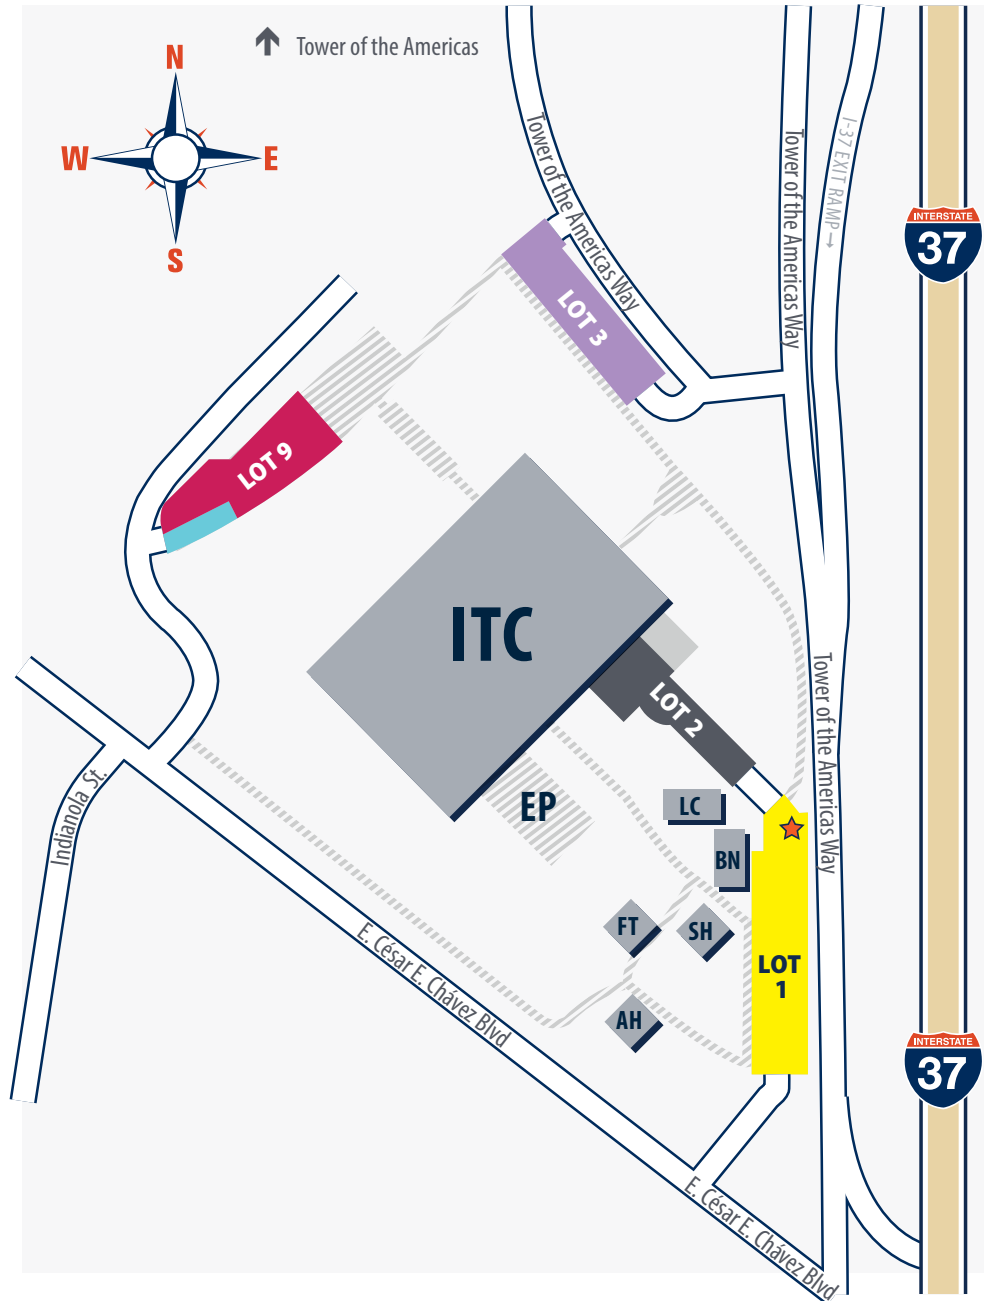

INSTITUTE OF TEXAN CULTURES

801 E. César E. Chávez Blvd.
San Antonio, TX 78205

- COMMUTER C PARKING
- ADA/ACCESSIBLE PARKING
- EMPLOYEE A PARKING
- EMPLOYEE B PARKING
- SHORT-TERM HOURLY PARKING
- SHUTTLE & SPECIAL EVENT PARKING
- ★ MOTORCYCLE PARKING

BUILDINGS

- **ITC** | Institute of Texan Cultures
- **LC** | Log Cabin
- **GN** | Barn
- **SH** | School House
- **FT** | Fort
- **AH** | Adobe House
- **EP** | East Patio