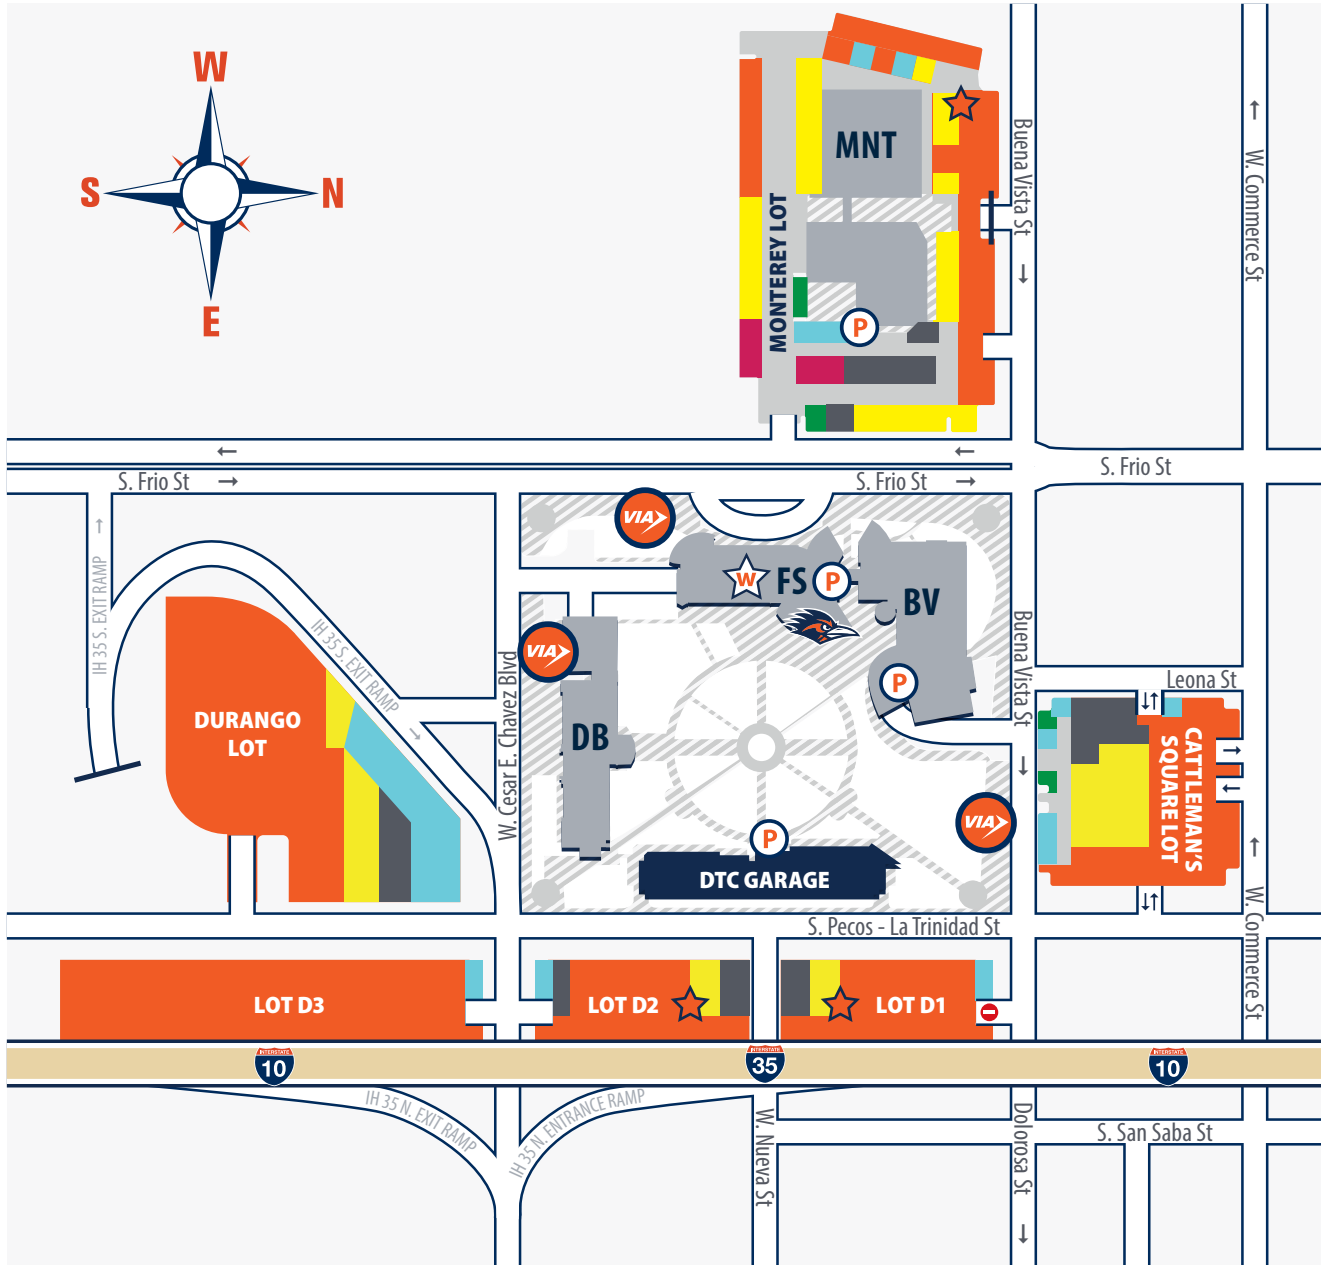

The University of Texas at San Antonio
UTSA Campus Services

MAIN CAMPUS
 One UTSA Circle
 San Antonio, Texas 78249

MAIN CAMPUS BUILDINGS

- AC Activity Center
- AET Applied Engineering and Technology
- ART Arts Building
- BOS Bosque Street Building
- BSE Biosciences Building
- BB Biotechnology Sciences & Engineering
- BB Business Building
- BRS Tito Bradshaw Bicycle Repair Shop
- BSA Business Services Annex
- CAR Center for Archaeological Research
- CRW Central Receiving & Warehouse
- CDC Child Development Center
- CC Convocation Center
- CLL Cypress Living Laboratory
- EB Engineering Building
- FSB Facilities Services Building

DOWNTOWN CAMPUS BUILDINGS

- BV Buena Vista Building
- DB Durango Building
- FS Frio Street Building
- MNT Monterey Building

MAIN CAMPUS PARKING

- ACL Activity Center Lot
- BK1 Brackenridge Avenue Lot 1
- BK2 Brackenridge Avenue Lot 2
- BK3 Brackenridge Avenue Lot 3
- BK4 Brackenridge Avenue Lot 4
- BK5 Brackenridge Avenue Lot 5
- BL Bosque Street Lot
- BR1 Bauerle Road Lot 1
- BR2 Bauerle Road Lot 2
- BR3 Bauerle Road Lot 3
- BRG Bauerle Road Garage
- BS Barshop Boulevard Lot
- DL Devine Avenue Lot
- EC1 East Campus Lot 1
- EC2 East Campus Lot 2
- EC3 East Campus Lot 3
- FL Ford Lot
- KCL Key Circle Lot
- R1 Resident Lot 1
- R2 Resident Lot 2
- R3 Resident Lot 3
- R4 Resident Lot 4
- R5 Resident Lot 5
- TAG Tobin Avenue Garage
- XAG Ximenes Avenue Garage
- XL Ximenes Avenue Lot

THE RUNNER ROUTES

- 12 Bauerle Road Lot 1
- 13 Bauerle Road Lot 1
- 14 Bauerle Road Lot 1
- 20 Ford Lot
- 22 Ford Lot
- 43 Campus Oval
- 45 Campus Oval
- 47 Campus Oval

(Garage Permit, Short-Term, & Disabled Parking Only)