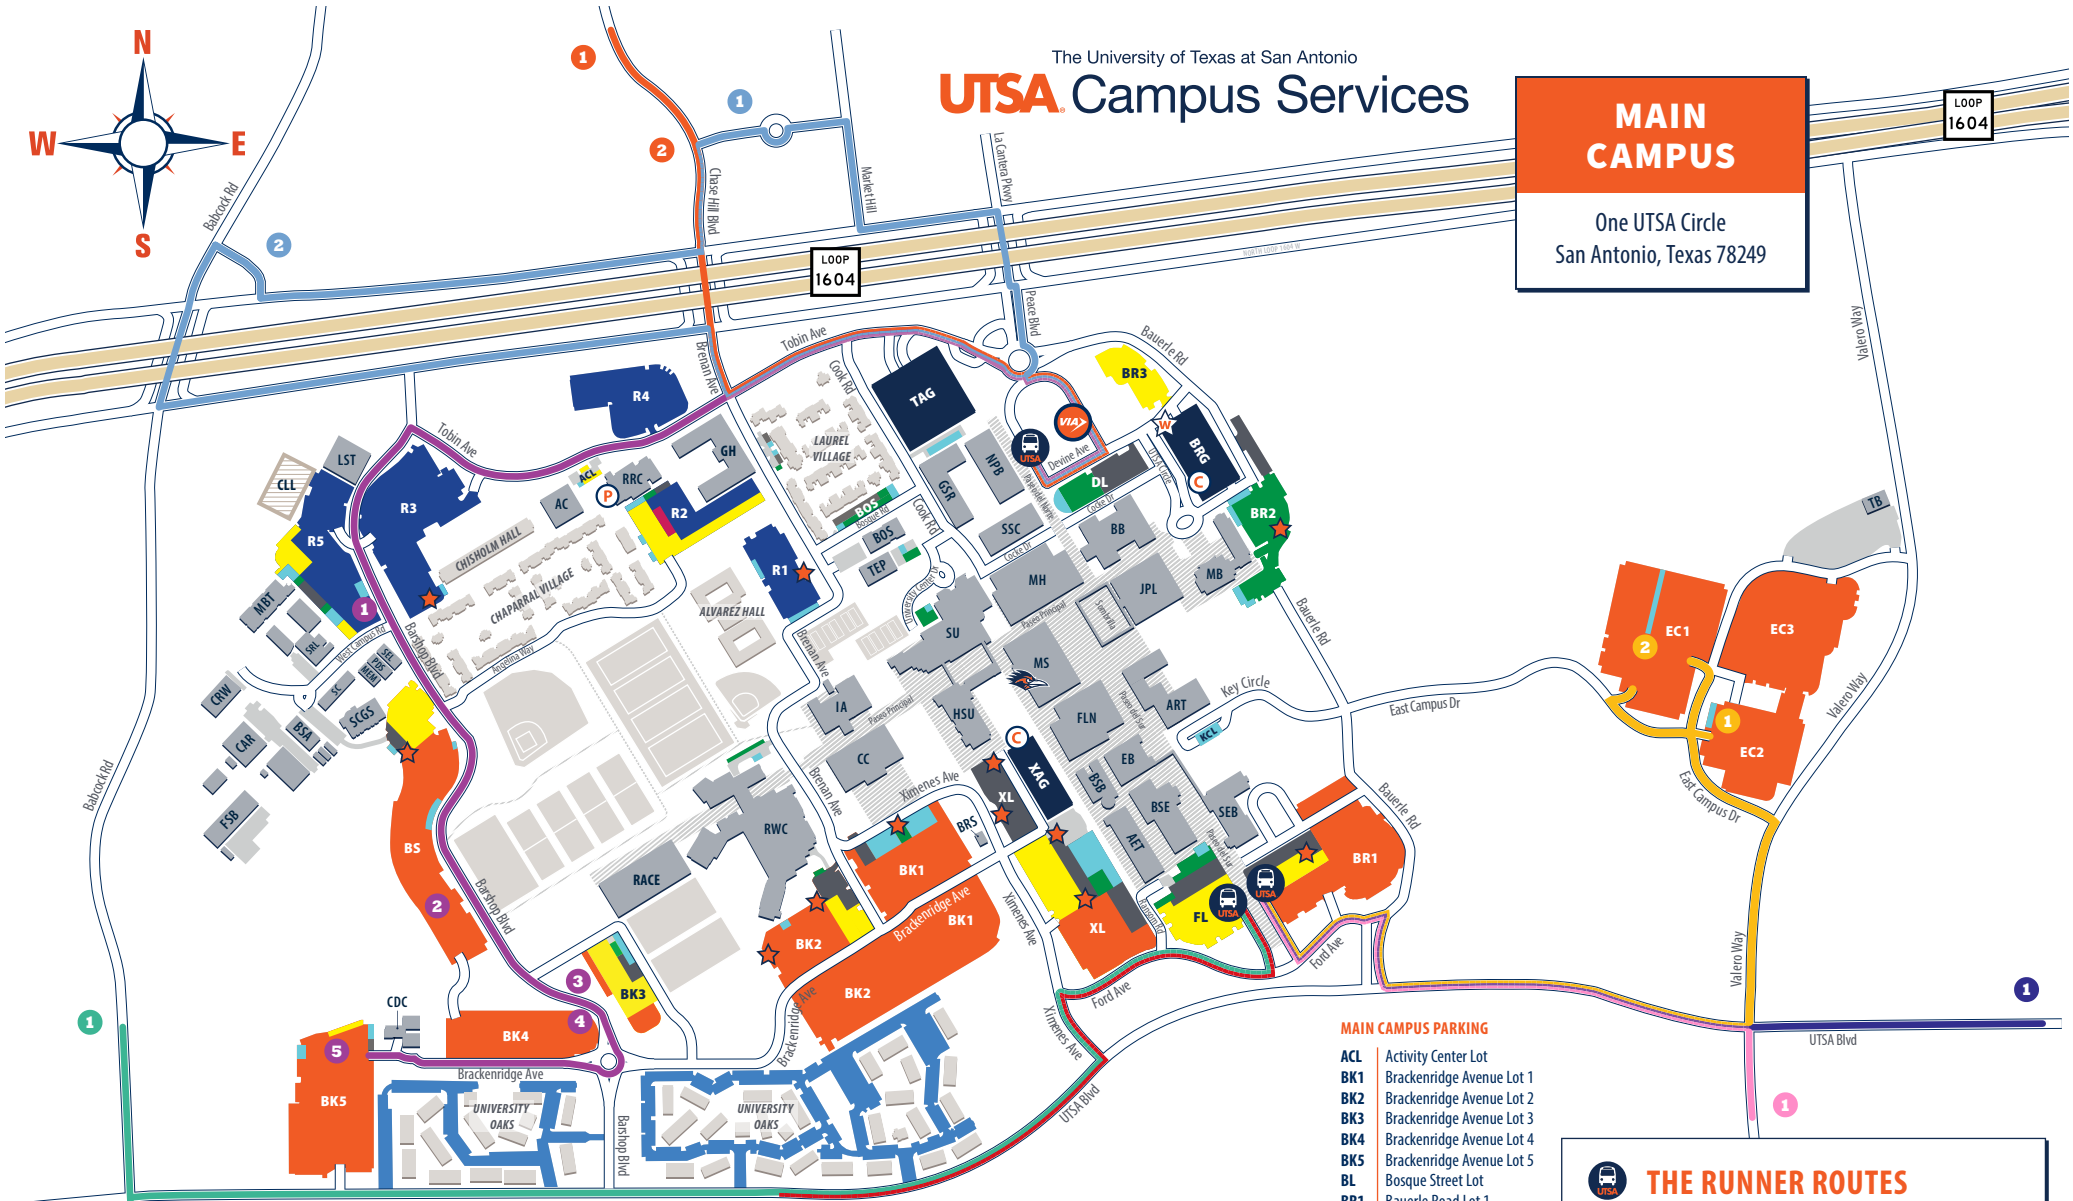

The University of Texas at San Antonio
UTSA Campus Services

MAIN CAMPUS
 One UTSA Circle
 San Antonio, Texas 78249

MAIN CAMPUS BUILDINGS

- AC Activity Center
- AET Applied Engineering and Technology
- ART Arts Building
- BOS Bosque Street Building
- BSE Biosciences Building
- BB Biotechnology Sciences & Engineering
- BB Business Building
- BRS Tito Bradshaw Bicycle Repair Shop
- BSA Business Services Annex
- CAR Center for Archaeological Research
- CRW Central Receiving & Warehouse
- CDC Child Development Center
- CC Convocation Center
- CLL Cypress Living Laboratory
- EB Engineering Building
- FSB Facilities Services Building

DOWNTOWN CAMPUS BUILDINGS

- BV Buena Vista Building
- DB Durango Building
- FS Frio Street Building
- MNT Monterey Building

MAIN CAMPUS PARKING

- ACL Activity Center Lot
- BK1 Brackenridge Avenue Lot 1
- BK2 Brackenridge Avenue Lot 2
- BK3 Brackenridge Avenue Lot 3
- BK4 Brackenridge Avenue Lot 4
- BK5 Brackenridge Avenue Lot 5
- BL Bosque Street Lot
- BR1 Bauerle Road Lot 1
- BR2 Bauerle Road Lot 2
- BR3 Bauerle Road Lot 3
- BRG Bauerle Road Garage
- BS Barshop Boulevard Lot
- DL Devine Avenue Lot
- EC1 East Campus Lot 1
- EC2 East Campus Lot 2
- EC3 East Campus Lot 3
- FL Ford Lot
- KCL Key Circle Lot
- R1 Resident Lot 1
- R2 Resident Lot 2
- R3 Resident Lot 3
- R4 Resident Lot 4
- R5 Resident Lot 5
- TAG Tobin Avenue Garage
- XAG Ximenes Avenue Garage
- XL Ximenes Avenue Lot

THE RUNNER ROUTES

- 12 Bauerle Road Lot 1
- 13 Bauerle Road Lot 1
- 14 Bauerle Road Lot 1
- 20 Ford Lot
- 22 Ford Lot
- 43 Campus Oval
- 45 Campus Oval
- 47 Campus Oval

(Garage Permit, Short-Term, & Disabled Parking Only)